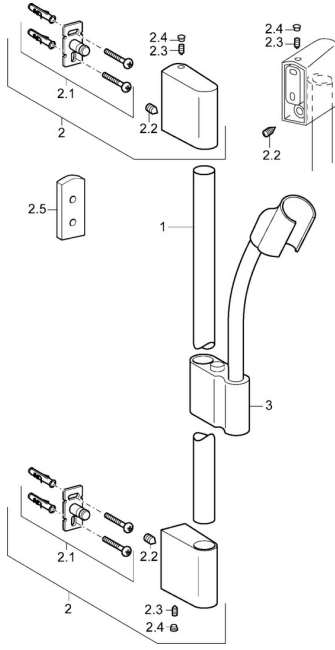

EAN: 4015474143883
static.hansa.com/0456034078

Spare parts

SP0455030078

	Name	Code
2	Wall bracket Chrome	59913177
2.1	Fixing set	59913178
2.2	Screw, M5x8, SW2.5	59904755
2.3	Screw, M5x6, SW2.5	59912617
2.4	Cover plug Chrome	59911840
2.5	Spacer ring	59913179
3	Slide for shower rail Chrome	59913176