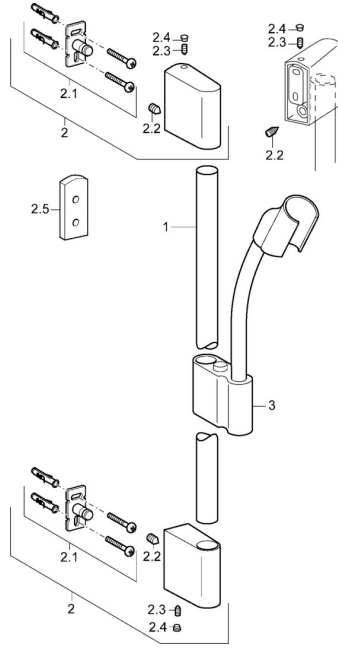

EAN: 4015474143869
static.hansa.com/0456033078

Spare parts

SP0455030078

	Name	Code
2	Wall bracket Chrome	59913177
2.1	Fixing set	59913178
2.2	Screw, M5x8, SW2.5	59904755
2.3	Screw, M5x6, SW2.5	59912617
2.4	Cover plug Chrome	59911840
2.5	Spacer ring	59913179
3	Slide for shower rail Chrome	59913176