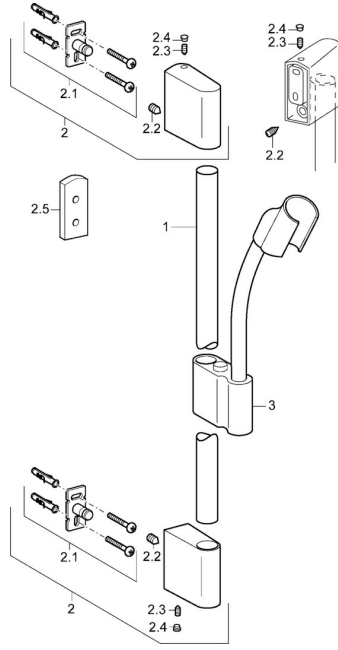

## Spare parts

### SP0455030078

	Name	Code
2	Wall bracket Chrome	59913177
2.1	Fixing set	59913178
2.2	Screw, M5x8, SW2.5	59904755
2.3	Screw, M5x6, SW2.5	59912617
2.4	Cover plug Chrome	59911840
2.5	Spacer ring	59913179
3	Slide for shower rail Chrome	59913176