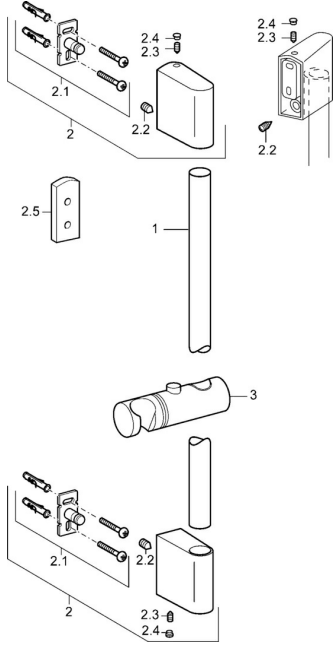

EAN: 4015474143906
static.hansa.com/04560220

Spare parts

SP04550200

	Name	Code
2	Wall bracket Chrome	59913177
2.1	Fixing set	59913178
2.2	Screw, M5x8, SW2.5	59904755
2.3	Screw, M5x6, SW2.5	59912617
2.4	Cover plug Chrome	59911840
2.5	Spacer ring	59913179
3	Slide for shower rail, d 18 mm Chrome	59912781