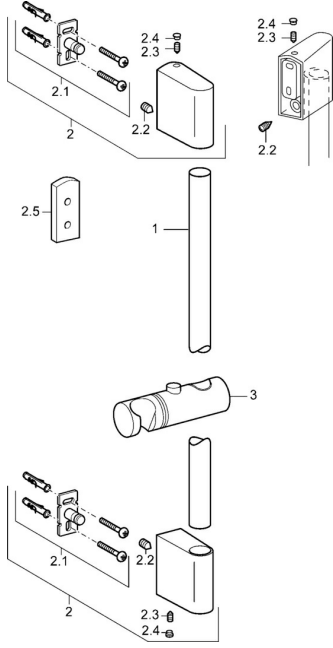

EAN: 4015474144880
static.hansa.com/04560210

Spare parts

SP04550200

	Name	Code
2	Wall bracket Chrome	59913177
2.1	Fixing set	59913178
2.2	Screw, M5x8, SW2.5	59904755
2.3	Screw, M5x6, SW2.5	59912617
2.4	Cover plug Chrome	59911840
2.5	Spacer ring	59913179
3	Slide for shower rail, d 18 mm Chrome	59912781