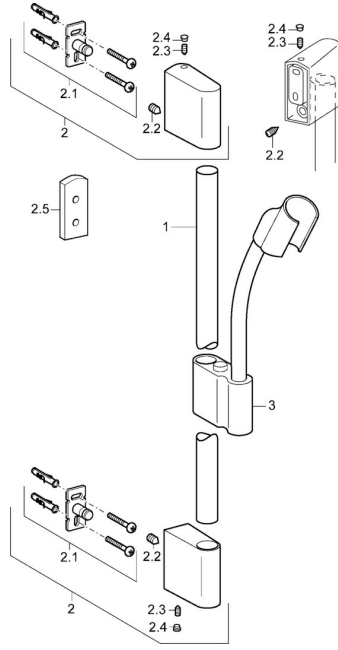

EAN: 4015474143814
static.hansa.com/0455030078

Spare parts

SP0455030078

	Name	Code
2	Wall bracket Chrome	59913177
2.1	Fixing set	59913178
2.2	Screw, M5x8, SW2.5	59904755
2.3	Screw, M5x6, SW2.5	59912617
2.4	Cover plug Chrome	59911840
2.5	Spacer ring	59913179
3	Slide for shower rail Chrome	59913176