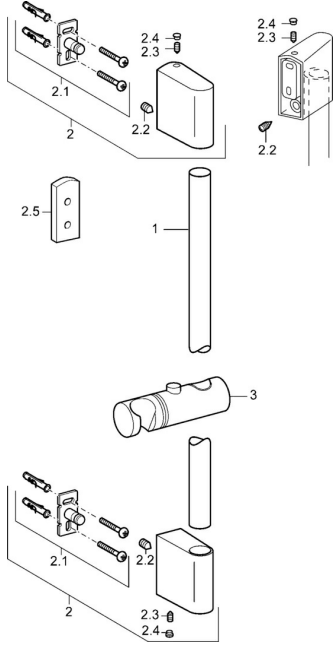

EAN: 4015474143845
static.hansa.com/04550200

Spare parts

SP04550200

	Name	Code
2	Wall bracket Chrome	59913177
2.1	Fixing set	59913178
2.2	Screw, M5x8, SW2.5	59904755
2.3	Screw, M5x6, SW2.5	59912617
2.4	Cover plug Chrome	59911840
2.5	Spacer ring	59913179
3	Slide for shower rail, d 18 mm Chrome	59912781