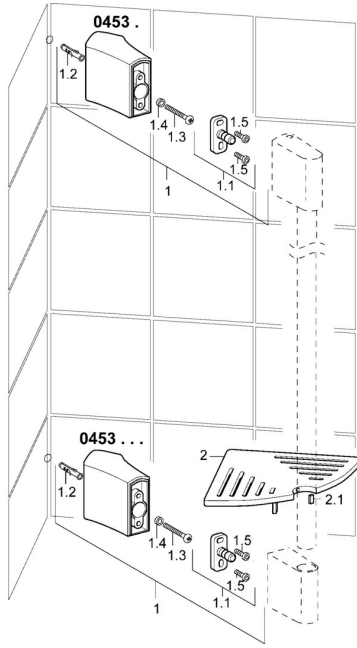

EAN: 4015474141186
static.hansa.com/04530200

Spare parts

SP04530200

	Name	Code
1	Angle connector Chrome Discontinued	59913181
1.1	Fixing set Discontinued	59912081
2	Angle connector Discontinued	59913182