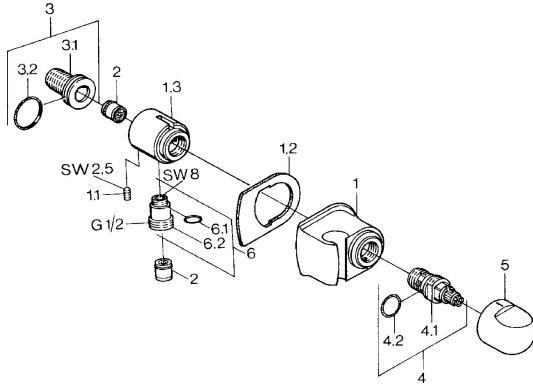

EAN: 4015474672215
static.hansa.com/0447010094

Spare parts

SP04470100

	Name	Code
1.1	Screw, M6x9 Discontinued	59911237
1.2	Form sealing Discontinued	59911251
2	Non-return valve	59905714
3	Connection nipple, G1/2	59911229
3.2	O-ring, d 25x2.5	59905053
4	Headpart, G1/2, 180°	59911103
4.2	O-ring, d 18x2	59901422
5	Handle Chrome Discontinued	59910211
6	Connector	59906277
6.1	O-ring, d 11x1.5 Discontinued	59911253