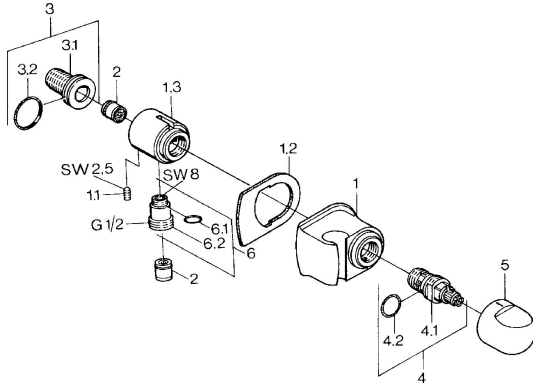

EAN: 4015474672208
static.hansa.com/0447010092

Spare parts

SP04470100

	Name	Code
1.1	Screw, M6x9 Discontinued	59911237
1.2	Form sealing Discontinued	59911251
2	Non-return valve	59905714
3	Connection nipple, G1/2	59911229
3.2	O-ring, d 25x2.5	59905053
4	Headpart, G1/2, 180°	59911103
4.2	O-ring, d 18x2	59901422
5	Handle Chrome Discontinued	59910211
6	Connector	59906277
6.1	O-ring, d 11x1.5 Discontinued	59911253