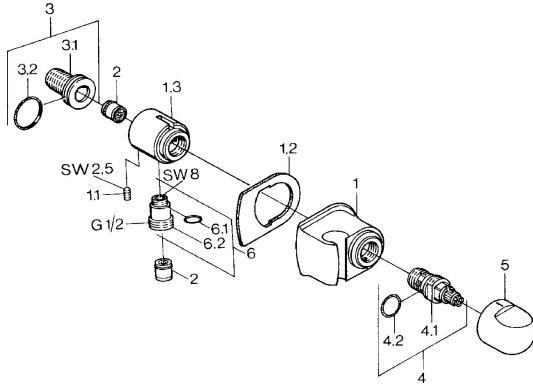

EAN: 4015474672161
static.hansa.com/0447010082

Spare parts

SP04470100

	Name	Code
1.1	Screw, M6x9 Discontinued	59911237
1.2	Form sealing Discontinued	59911251
2	Non-return valve	59905714
3	Connection nipple, G1/2	59911229
3.2	O-ring, d 25x2.5	59905053
4	Headpart, G1/2, 180°	59911103
4.2	O-ring, d 18x2	59901422
5	Handle Chrome Discontinued	59910211
6	Connector	59906277
6.1	O-ring, d 11x1.5 Discontinued	59911253