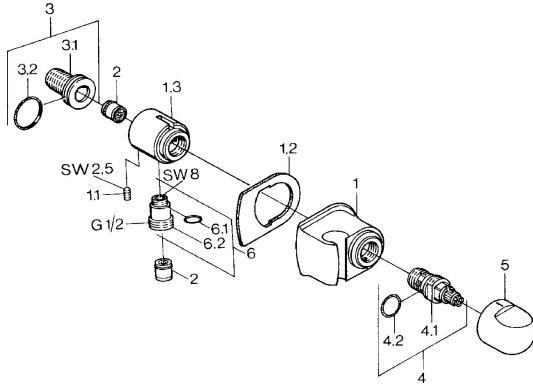

## Spare parts

### SP04470100

	Name	Code
1.1	Screw, M6x9 <span style="background-color: #cccccc;">Discontinued</span>	59911237
1.2	Form sealing <span style="background-color: #cccccc;">Discontinued</span>	59911251
2	Non-return valve	59905714
3	Connection nipple, G1/2	59911229
3.2	O-ring, d 25x2.5	59905053
4	Headpart, G1/2, 180°	59911103
4.2	O-ring, d 18x2	59901422
5	Handle Chrome <span style="background-color: #cccccc;">Discontinued</span>	59910211
6	Connector	59906277
6.1	O-ring, d 11x1.5 <span style="background-color: #cccccc;">Discontinued</span>	59911253