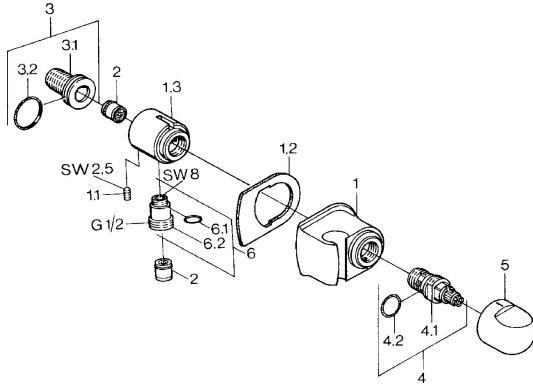

EAN: 4015474672147
static.hansa.com/04470100

Spare parts

SP04470100

	Name	Code
1.1	Screw, M6x9 Discontinued	59911237
1.2	Form sealing Discontinued	59911251
2	Non-return valve	59905714
3	Connection nipple, G1/2	59911229
3.2	O-ring, d 25x2.5	59905053
4	Headpart, G1/2, 180°	59911103
4.2	O-ring, d 18x2	59901422
5	Handle Chrome Discontinued	59910211
6	Connector	59906277
6.1	O-ring, d 11x1.5 Discontinued	59911253