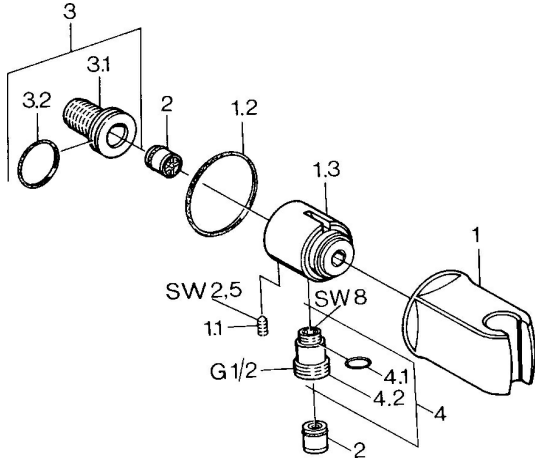

EAN: 4015474672475
static.hansa.com/0446010094

Spare parts

SP04460100

| | Name | | Code |
|-----|--|--|----------|
| 1 | Hand shower holder Chrome Discontinued | | 59911230 |
| 1.1 | Screw, M6x9 Discontinued | | 59911237 |
| 1.2 | Gasket Discontinued | | 59911238 |
| 2 | Non-return valve | | 59905714 |
| 3 | Connection nipple, G1/2 | | 59911229 |
| 3.2 | O-ring, d 25x2.5 | | 59905053 |
| 4 | Connector | | 59906277 |
| 4.1 | O-ring, d 11x1.5 Discontinued | | 59911253 |