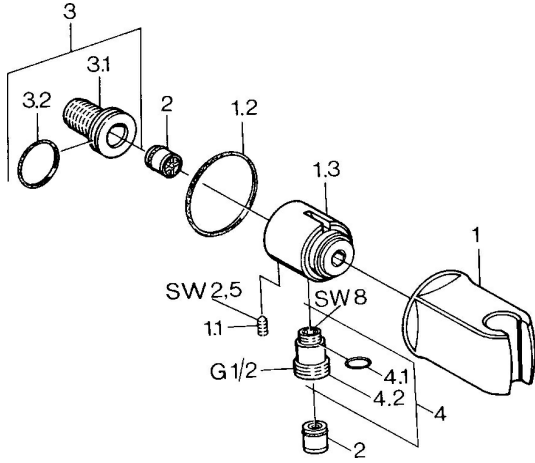

EAN: 4015474672468
static.hansa.com/0446010092

Spare parts

SP04460100

	Name	Code
1	Hand shower holder Chrome Discontinued	59911230
1.1	Screw, M6x9 Discontinued	59911237
1.2	Gasket Discontinued	59911238
2	Non-return valve	59905714
3	Connection nipple, G1/2	59911229
3.2	O-ring, d 25x2.5	59905053
4	Connector	59906277
4.1	O-ring, d 11x1.5 Discontinued	59911253