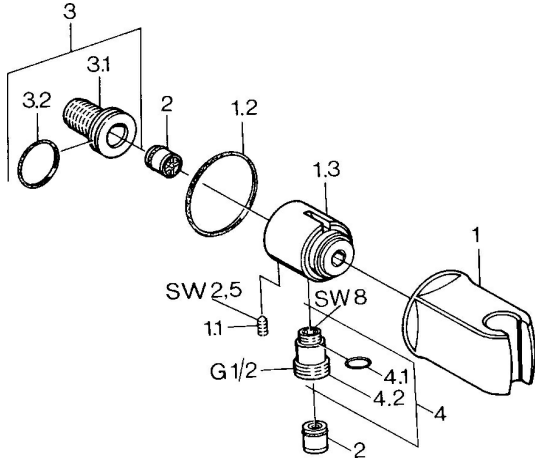

## Spare parts

### SP04460100

	Name	Code
1	Hand shower holder Chrome <span style="background-color: #cccccc;">Discontinued</span>	59911230
1.1	Screw, M6x9 <span style="background-color: #cccccc;">Discontinued</span>	59911237
1.2	Gasket <span style="background-color: #cccccc;">Discontinued</span>	59911238
2	Non-return valve	59905714
3	Connection nipple, G1/2	59911229
3.2	O-ring, d 25x2.5	59905053
4	Connector	59906277
4.1	O-ring, d 11x1.5 <span style="background-color: #cccccc;">Discontinued</span>	59911253