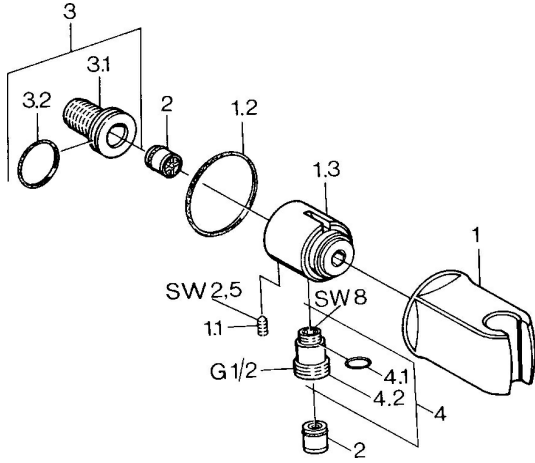

EAN: 4015474672437
static.hansa.com/0446010083

Spare parts

SP04460100

| | Name | | Code |
|-----|---------------------------|--------------|----------|
| 1 | Hand shower holder Chrome | Discontinued | 59911230 |
| 1.1 | Screw, M6x9 | Discontinued | 59911237 |
| 1.2 | Gasket | Discontinued | 59911238 |
| 2 | Non-return valve | | 59905714 |
| 3 | Connection nipple, G1/2 | | 59911229 |
| 3.2 | O-ring, d 25x2.5 | | 59905053 |
| 4 | Connector | | 59906277 |
| 4.1 | O-ring, d 11x1.5 | Discontinued | 59911253 |