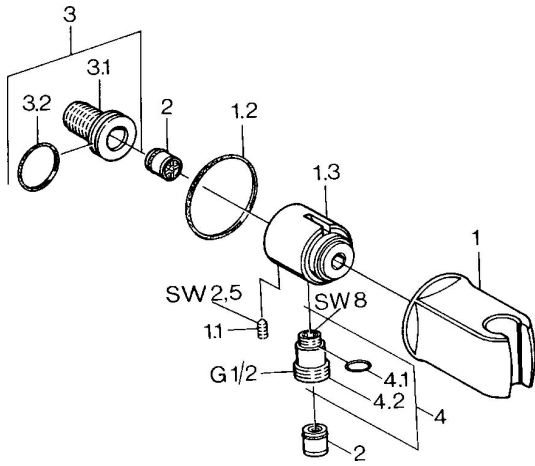

## Spare parts

### SP04460100

	Name		Code
1	Hand shower holder Chrome <span style="background-color: #cccccc;">Discontinued</span>		59911230
1.1	Screw, M6x9 <span style="background-color: #cccccc;">Discontinued</span>		59911237
1.2	Gasket <span style="background-color: #cccccc;">Discontinued</span>		59911238
2	Non-return valve		59905714
3	Connection nipple, G1/2		59911229
3.2	O-ring, d 25x2.5		59905053
4	Connector		59906277
4.1	O-ring, d 11x1.5 <span style="background-color: #cccccc;">Discontinued</span>		59911253