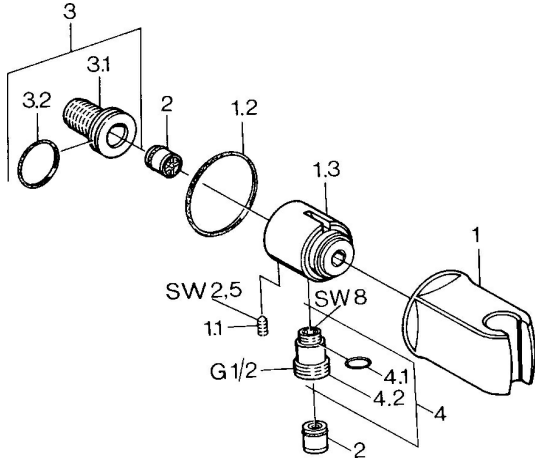

EAN: 4015474672406
static.hansa.com/04460100

Spare parts

SP04460100

	Name		Code
1	Hand shower holder Chrome	Discontinued	59911230
1.1	Screw, M6x9	Discontinued	59911237
1.2	Gasket	Discontinued	59911238
2	Non-return valve		59905714
3	Connection nipple, G1/2		59911229
3.2	O-ring, d 25x2.5		59905053
4	Connector		59906277
4.1	O-ring, d 11x1.5	Discontinued	59911253