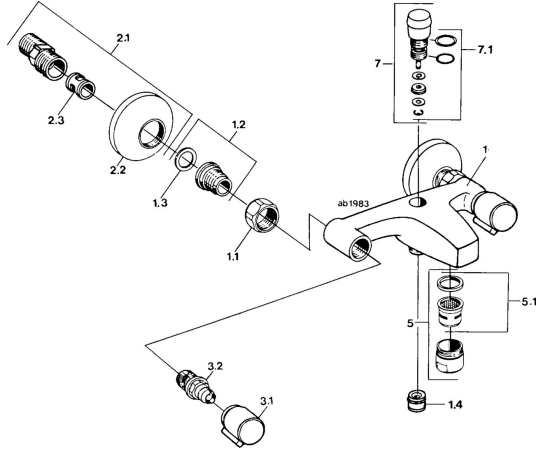

## Spare parts

### SP04452106

	Name	Code
1.1	Connection nut, G3/4, AF30	59902230
1.3	Retaining ring, 23.9x15.2x2	59902689
1.4	Non-return valve	59905714
2.1	Eccentric, G3/4xG1/2 Chrome	59904793
2.2	Cover flange Chrome	59904796
2.3	Silencer	59904792
3.1	Handle, hot Chrome	59906465
3.1	Handle, cold Chrome	59906464
3.2	Headpart, G1/2	59905114
5	Aerator, M28x1 C Chrome	59902088
5.1	Aerator, M28x1 C <span style="background-color: #cccccc;">Discontinued</span>	59902089
7	Diverter Chrome	59910803
7.1	Sealing kit	59904791