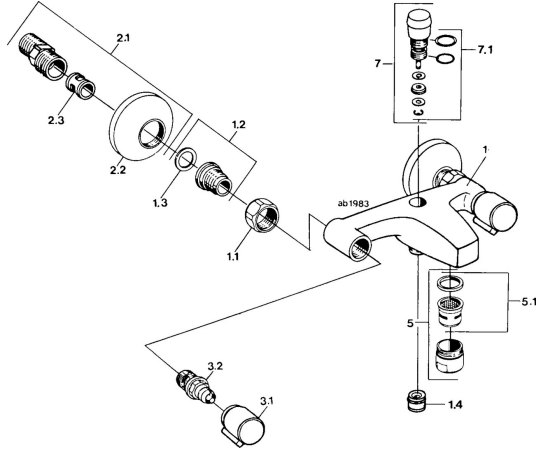

## Spare parts

### SP04452106

	Name	Code
1.1	Connection nut, G3/4, AF30	59902230
1.3	Retaining ring, 23.9x15.2x2	59902689
1.4	Non-return valve	59905714
2.1	Eccentric, G3/4xG1/2 Chrome	59904793
2.2	Cover flange Chrome	59904796
2.3	Silencer	59904792
3.1	Handle, hot Chrome	59906465
3.1	Handle, cold Chrome	59906464
3.2	Headpart, G1/2	59905114
5	Aerator, M28x1 C Chrome	59902088
5.1	Aerator, M28x1 C <b>Discontinued</b>	59902089
7	Diverter Chrome	59910803
7.1	Sealing kit	59904791