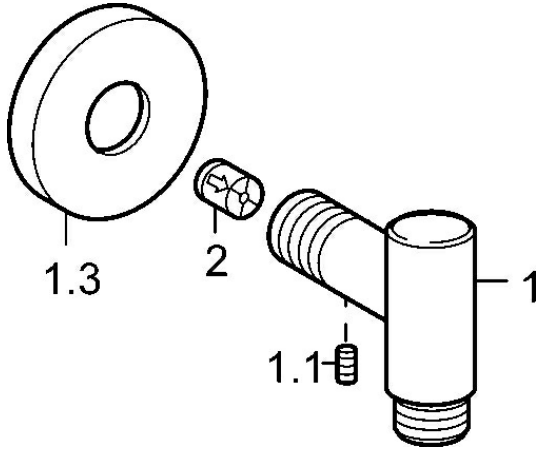

EAN: 4015474141148
static.hansa.com/04420200

Spare parts

SP04420200

	Name	Code
1.1	Screw, M6x16, SW 2.5	59910120
1.3	Cover flange, d 60 mm Discontinued	59913180
2	Non-return valve	59905714