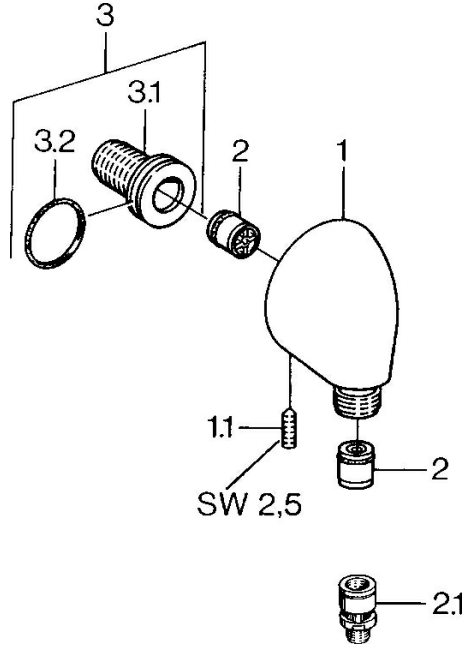

EAN: 4015474672390
static.hansa.com/0442010094

Spare parts

SP04420100

	Name	Code
1.1	Screw, M6x20	59911228
2	Non-return valve	59905714
2.1	Vacuum breaker, DN15	59911330
3	Connection nipple, G1/2	59911229
3.2	O-ring, d 25x2.5	59905053