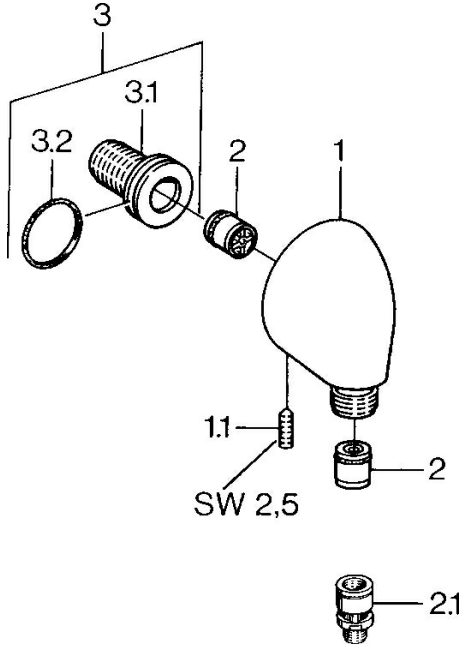

EAN: 4015474672383
static.hansa.com/0442010092

Spare parts

SP04420100

	Name	Code
1.1	Screw, M6x20	59911228
2	Non-return valve	59905714
2.1	Vacuum breaker, DN15	59911330
3	Connection nipple, G1/2	59911229
3.2	O-ring, d 25x2.5	59905053