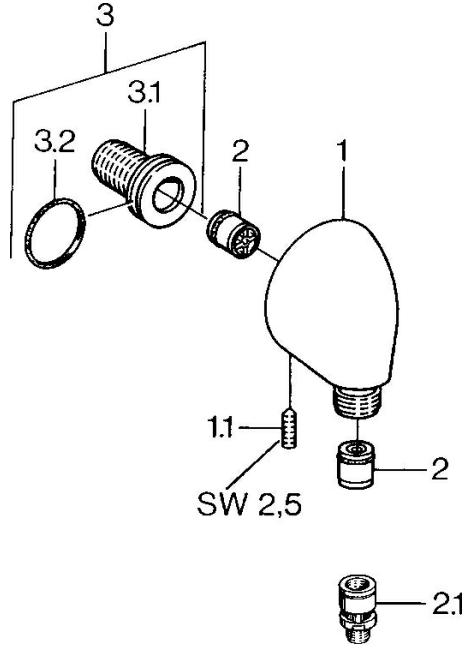

EAN: 4015474672376
static.hansa.com/0442010084

Spare parts

SP04420100

	Name	Code
1.1	Screw, M6x20	59911228
2	Non-return valve	59905714
2.1	Vacuum breaker, DN15	59911330
3	Connection nipple, G1/2	59911229
3.2	O-ring, d 25x2.5	59905053