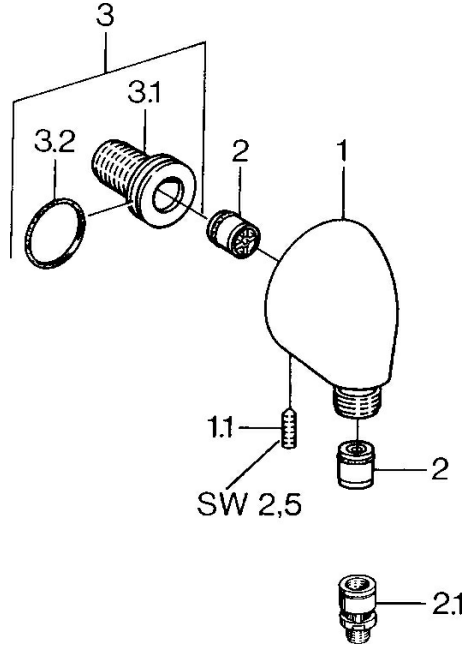

## Spare parts

### SP04420100

	Name	Code
1.1	Screw, M6x20	59911228
2	Non-return valve	59905714
2.1	Vacuum breaker, DN15	59911330
3	Connection nipple, G1/2	59911229
3.2	O-ring, d 25x2.5	59905053