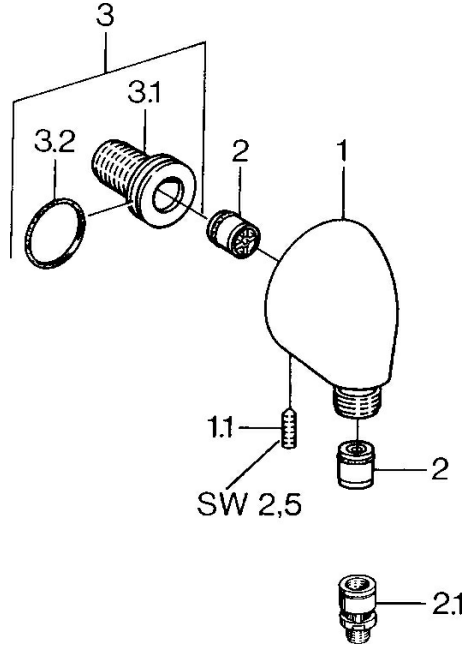

EAN: 4015474672338
static.hansa.com/0442010040

Spare parts

SP04420100

	Name	Code
1.1	Screw, M6x20	59911228
2	Non-return valve	59905714
2.1	Vacuum breaker, DN15	59911330
3	Connection nipple, G1/2	59911229
3.2	O-ring, d 25x2.5	59905053