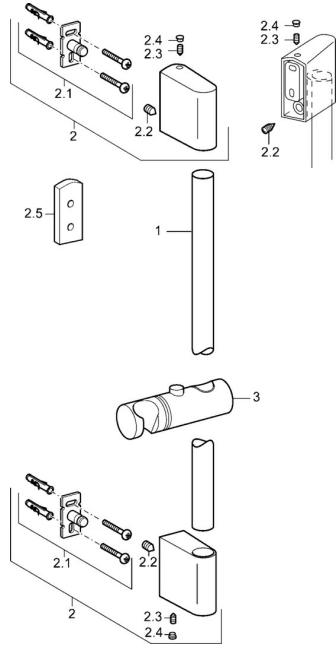

## Spare parts

### SP04550200

	Name	Code
2	Wall bracket Chrome	59913177
2.1	Fixing set	59913178
2.2	Screw, M5x8, SW2.5	59904755
2.3	Screw, M5x6, SW2.5	59912617
2.4	Cover plug Chrome	59911840
2.5	Spacer ring	59913179
3	Slide for shower rail, d 18 mm Chrome	59912781