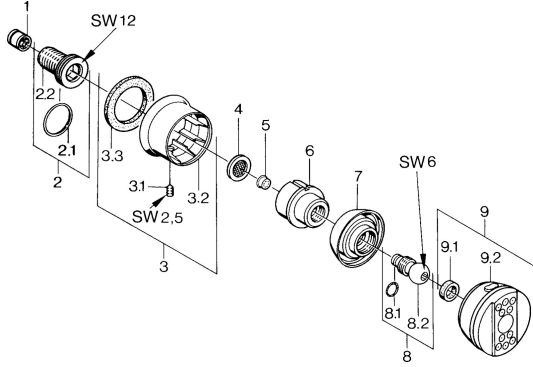

EAN: 4015474675551
static.hansa.com/0436010085

Spare parts

SP04360100

	Name	Code
1	Non-return valve	59905714
2	Connection nipple, G1/2	59911229
2.1	O-ring, d 25x2.5	59905053
3	Cover flange Chrome Discontinued	59911343
3.1	Screw, M6x9 Discontinued	59911237
3.3	Gasket Discontinued	59911350
4	Filter sealing, G3/4	59911076
5	Flow control handle	59911351
6	Housing Aranja Discontinued	59911358
7	Housing Black Discontinued	59911356
7	Housing Discontinued	59911352
8	Fixing screw Discontinued	59911359
8.1	O-ring, 12x2 Discontinued	59911376
9	Side shower with connector, DN15 Chrome Discontinued	59911360