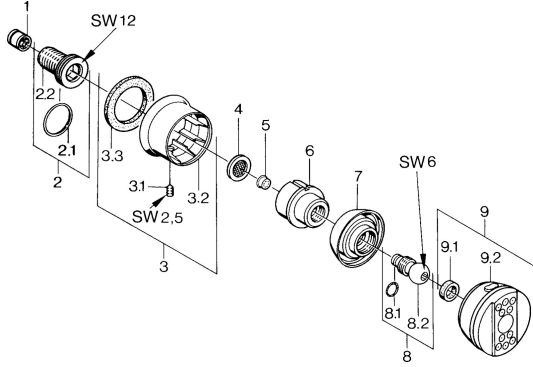

EAN: 4015474672666
static.hansa.com/0436010072

Spare parts

SP04360100

	Name	Code
1	Non-return valve	59905714
2	Connection nipple, G1/2	59911229
2.1	O-ring, d 25x2.5	59905053
3	Cover flange Chrome Discontinued	59911343
3.1	Screw, M6x9 Discontinued	59911237
3.3	Gasket Discontinued	59911350
4	Filter sealing, G3/4	59911076
5	Flow control handle Discontinued	59911351
6	Housing Aranja Discontinued	59911358
7	Housing Black Discontinued	59911356
7	Housing Discontinued	59911352
8	Fixing screw Discontinued	59911359
8.1	O-ring, 12x2 Discontinued	59911376
9	Side shower with connector, DN15 Chrome Discontinued	59911360