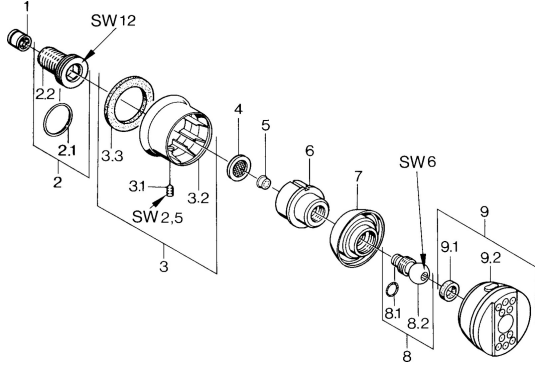

EAN: 4015474675537
static.hansa.com/0436010007

Spare parts

SP04360100

	Name	Code
1	Non-return valve	59905714
2	Connection nipple, G1/2	59911229
2.1	O-ring, d 25x2.5	59905053
3	Cover flange Chrome Discontinued	59911343
3.1	Screw, M6x9 Discontinued	59911237
3.3	Gasket Discontinued	59911350
4	Filter sealing, G3/4	59911076
5	Flow control handle	59911351
6	Housing Aranja Discontinued	59911358
7	Housing Black Discontinued	59911356
7	Housing Discontinued	59911352
8	Fixing screw Discontinued	59911359
8.1	O-ring, 12x2 Discontinued	59911376
9	Side shower with connector, DN15 Chrome Discontinued	59911360