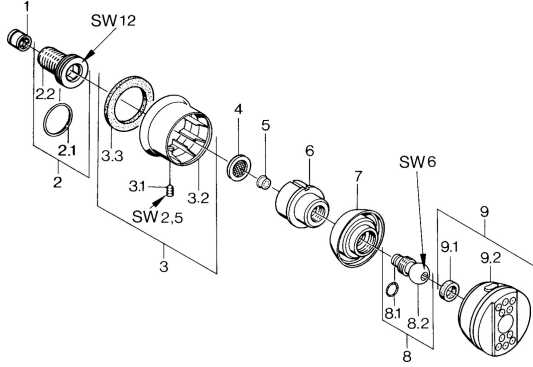

## Spare parts

### SP04360100

	Name	Code
1	Non-return valve	59905714
2	Connection nipple, G1/2	59911229
2.1	O-ring, d 25x2.5	59905053
3	Cover flange Chrome <b>Discontinued</b>	59911343
3.1	Screw, M6x9 <b>Discontinued</b>	59911237
3.3	Gasket <b>Discontinued</b>	59911350
4	Filter sealing, G3/4	59911076
5	Flow control handle <b>Discontinued</b>	59911351
6	Housing Aranja <b>Discontinued</b>	59911358
7	Housing Black <b>Discontinued</b>	59911356
7	Housing <b>Discontinued</b>	59911352
8	Fixing screw <b>Discontinued</b>	59911359
8.1	O-ring, 12x2 <b>Discontinued</b>	59911376
9	Side shower with connector, DN15 Chrome <b>Discontinued</b>	59911360