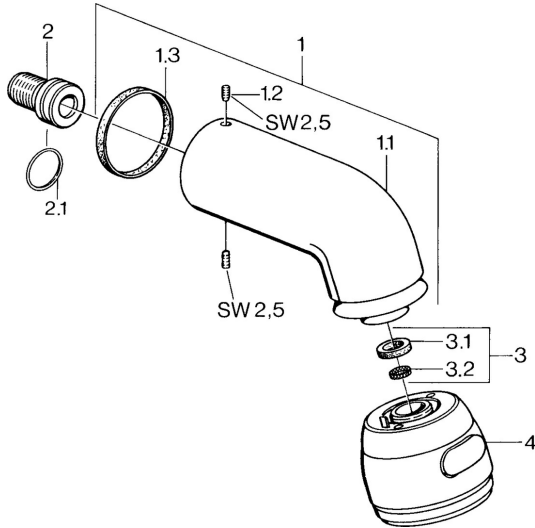

EAN: 4015474672994
static.hansa.com/0435010092

Spare parts

SP04350100

	Name	Code
1	Shower pipe Chrome Discontinued	59911254
1.2	Screw, M6x12 Discontinued	59911279
1.3	Gasket	59911276
2	Connection nipple, G1/2 Discontinued	59911277
2.1	O-ring, d 25x2.5	59905053
4	Headshower Discontinued	59911261
4	Headshower Edelmessing Discontinued	59911266