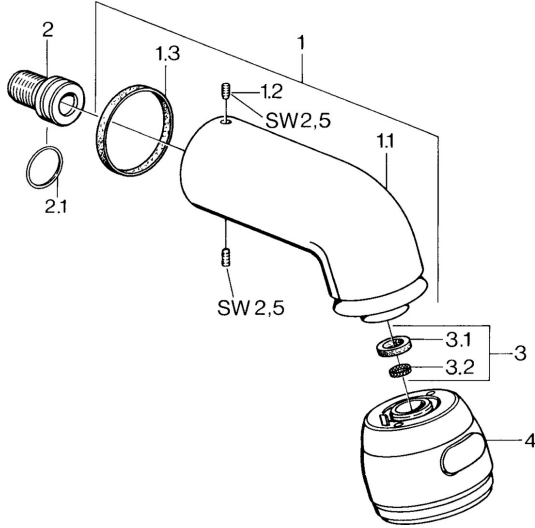

EAN: 4015474675483
static.hansa.com/0435010089

Spare parts

SP04350100

	Name	Code
1	Shower pipe Chrome Discontinued	59911254
1.2	Screw, M6x12 Discontinued	59911279
1.3	Gasket	59911276
2	Connection nipple, G1/2 Discontinued	59911277
2.1	O-ring, d 25x2.5	59905053
4	Headshower Discontinued	59911261
4	Headshower Edelmessing Discontinued	59911266