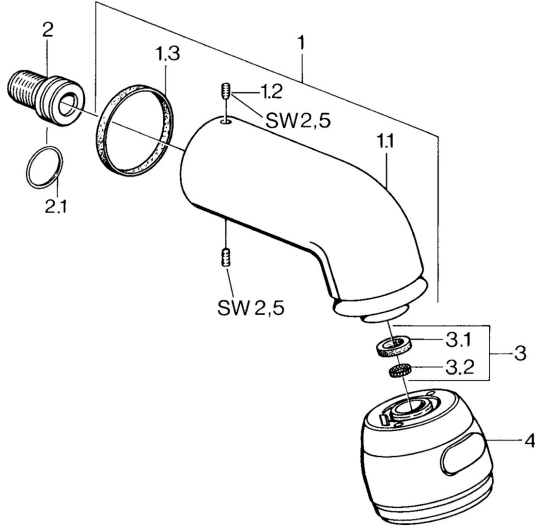

EAN: 4015474672970
static.hansa.com/0435010086

Spare parts

SP04350100

	Name	Code
1	Shower pipe Chrome Discontinued	59911254
1.2	Screw, M6x12 Discontinued	59911279
1.3	Gasket	59911276
2	Connection nipple, G1/2 Discontinued	59911277
2.1	O-ring, d 25x2.5	59905053
4	Headshower Discontinued	59911261
4	Headshower Edelmessing Discontinued	59911266