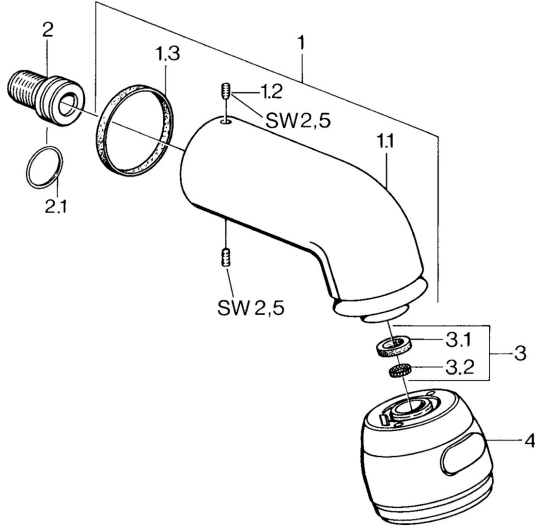

EAN: 4015474672963
static.hansa.com/0435010084

Spare parts

SP04350100

	Name	Code
1	Shower pipe Chrome Discontinued	59911254
1.2	Screw, M6x12 Discontinued	59911279
1.3	Gasket	59911276
2	Connection nipple, G1/2 Discontinued	59911277
2.1	O-ring, d 25x2.5	59905053
4	Headshower Discontinued	59911261
4	Headshower Edelmessing Discontinued	59911266