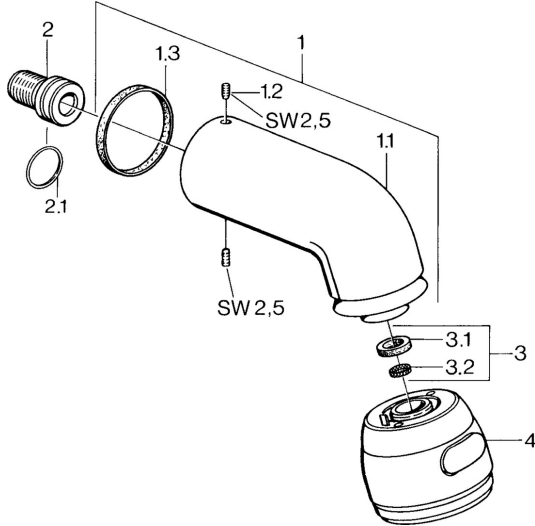

EAN: 4015474672956
static.hansa.com/0435010083

Spare parts

SP04350100

	Name	Code
1	Shower pipe Chrome Discontinued	59911254
1.2	Screw, M6x12 Discontinued	59911279
1.3	Gasket	59911276
2	Connection nipple, G1/2 Discontinued	59911277
2.1	O-ring, d 25x2.5	59905053
4	Headshower Discontinued	59911261
4	Headshower Edelmessing Discontinued	59911266