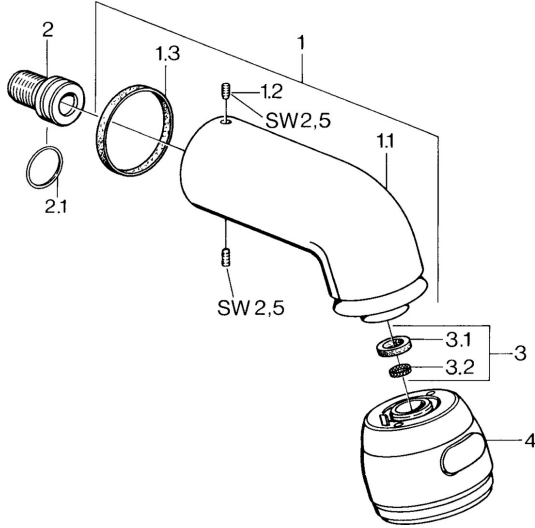

EAN: 4015474672918
static.hansa.com/0435010072

Spare parts

SP04350100

	Name	Code
1	Shower pipe Chrome Discontinued	59911254
1.2	Screw, M6x12 Discontinued	59911279
1.3	Gasket	59911276
2	Connection nipple, G1/2 Discontinued	59911277
2.1	O-ring, d 25x2.5	59905053
4	Headshower Discontinued	59911261
4	Headshower Edelmessing Discontinued	59911266