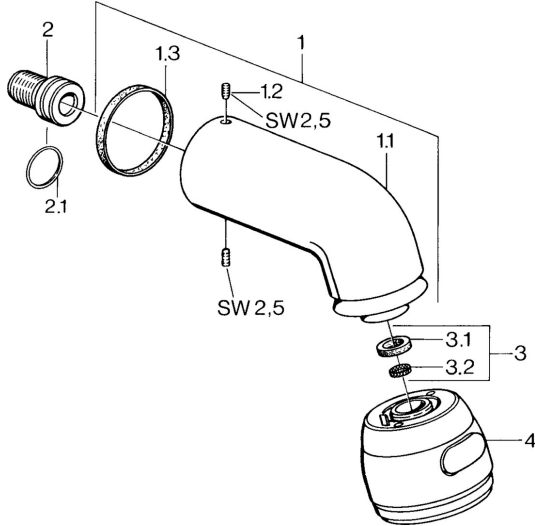

EAN: 4015474672871
static.hansa.com/04350100

Spare parts

SP04350100

	Name	Code
1	Shower pipe Chrome Discontinued	59911254
1.2	Screw, M6x12 Discontinued	59911279
1.3	Gasket	59911276
2	Connection nipple, G1/2 Discontinued	59911277
2.1	O-ring, d 25x2,5	59905053
4	Headshower Discontinued	59911261
4	Headshower Edelmessing Discontinued	59911266