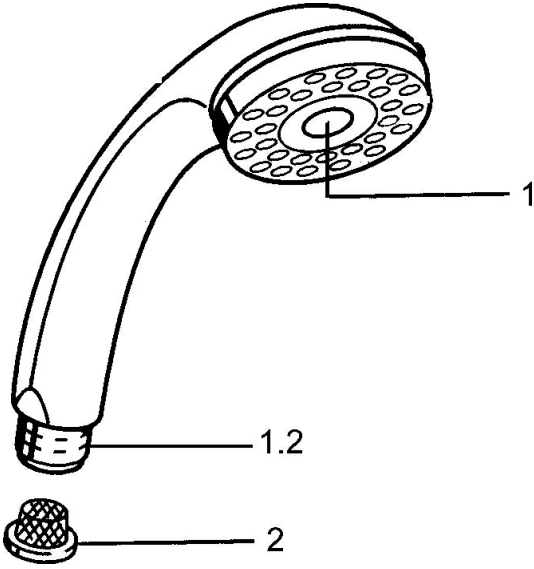

EAN: 4015474673144
static.hansa.com/0434010092

Spare parts

SP04340100

	Name	Code
1	Cover Discontinued	59911288
2	Strainer	59906859