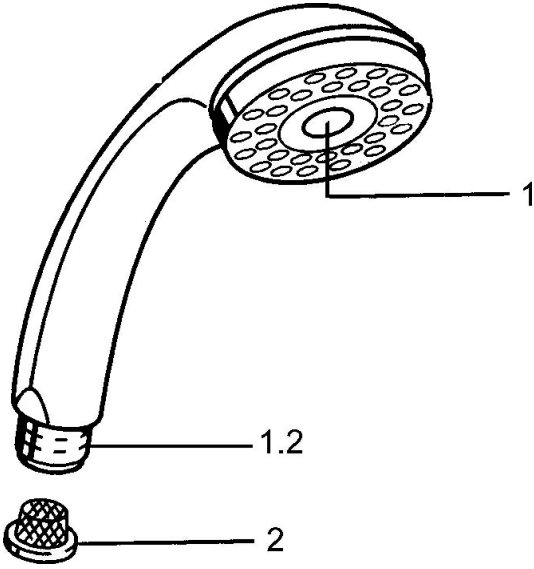

EAN: 4015474673090
static.hansa.com/0434010082

Spare parts

SP04340100

	Name	Code
1	Cover Discontinued	59911288
2	Strainer	59906859