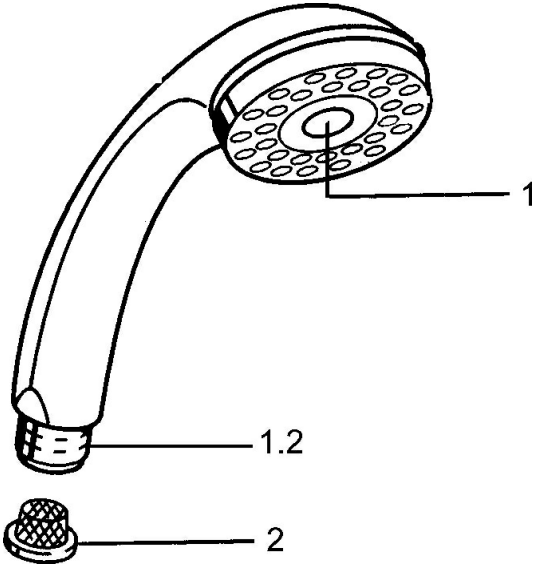

EAN: 4015474673069
static.hansa.com/0434010072

Spare parts

SP04340100

	Name	Code
1	Cover Discontinued	59911288
2	Strainer	59906859