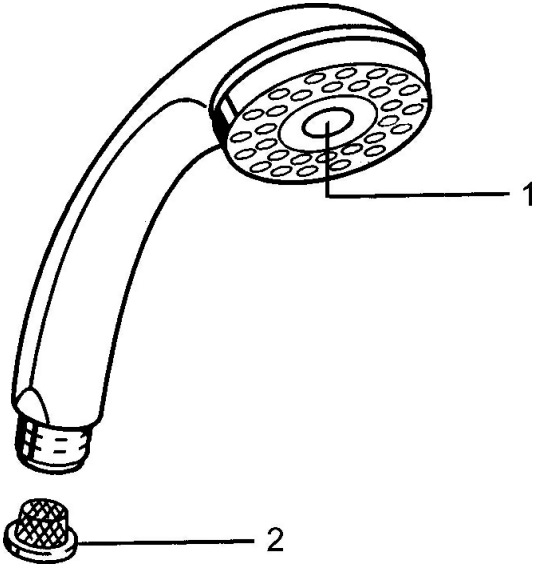

EAN: 4015474673311
static.hansa.com/0433010094

Spare parts

SP04330100

	Name	Code
1	Cover Discontinued	59911288
2	Strainer	59906859
N.I.	Diverter Chrome Discontinued	59912238
N.I.	Hose coupling, G1/2 Discontinued	59912237