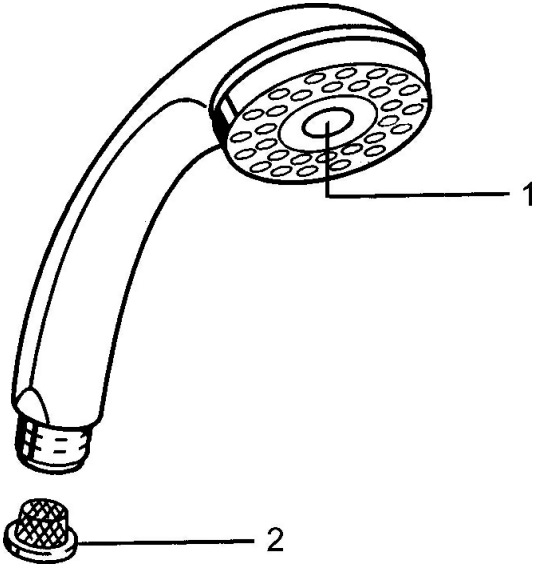

EAN: 4015474673298
static.hansa.com/0433010092

Spare parts

SP04330100

	Name	Code
1	Cover Discontinued	59911288
2	Strainer	59906859
N.I.	Diverter Chrome Discontinued	59912238
N.I.	Hose coupling, G1/2 Discontinued	59912237