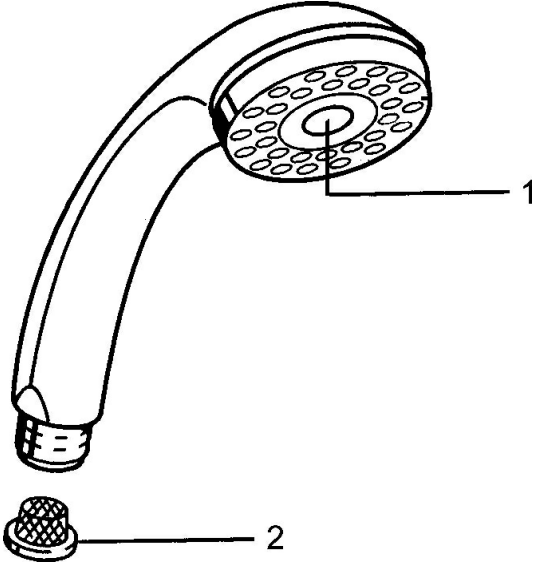

## Spare parts

### SP04330100

	Name	Code
1	Cover <b>Discontinued</b>	59911288
2	Strainer	59906859
N.I.	Diverter Chrome <b>Discontinued</b>	59912238
N.I.	Hose coupling, G1/2 <b>Discontinued</b>	59912237