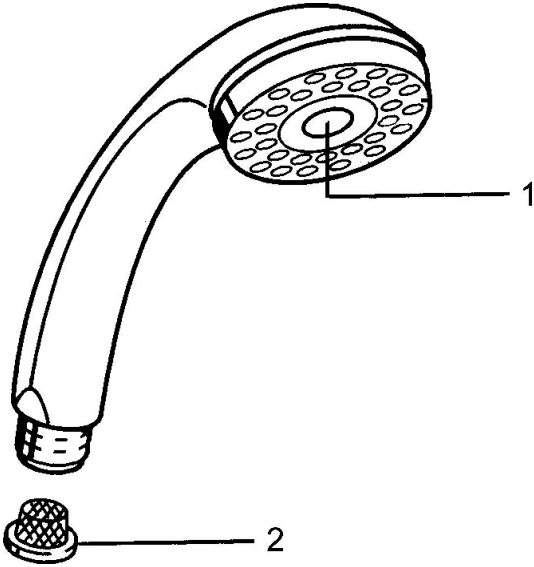

EAN: 4015474673274
static.hansa.com/0433010084

Spare parts

SP04330100

	Name	Code
1	Cover Discontinued	59911288
2	Strainer	59906859
N.I.	Diverter Chrome Discontinued	59912238
N.I.	Hose coupling, G1/2 Discontinued	59912237