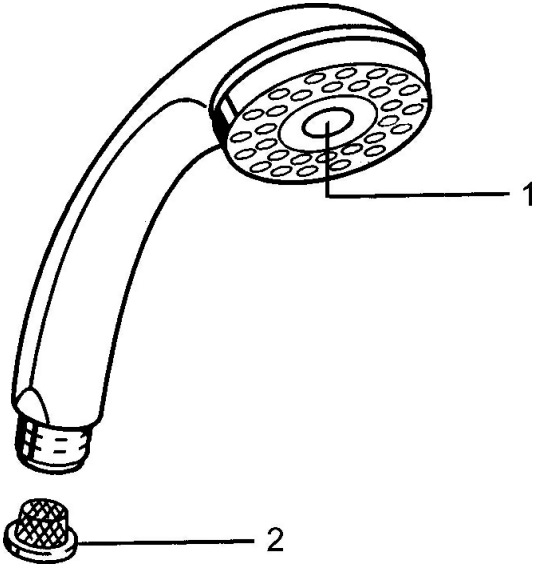

## Spare parts

### SP04330100

	Name	Code
1	Cover <b>Discontinued</b>	59911288
2	Strainer	59906859
N.I.	Diverter Chrome <b>Discontinued</b>	59912238
N.I.	Hose coupling, G1/2 <b>Discontinued</b>	59912237