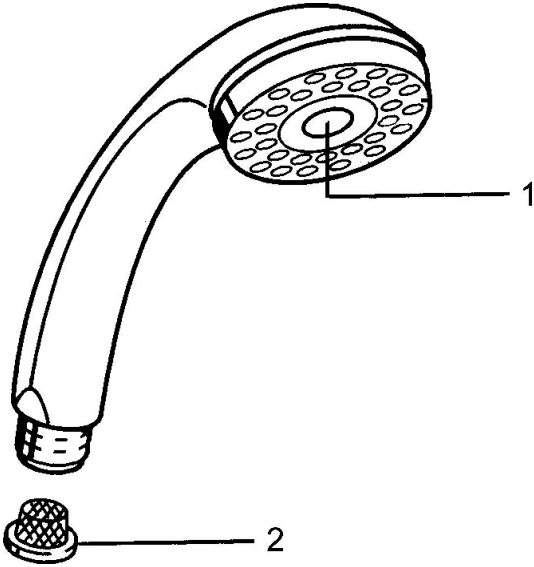

## Spare parts

### SP04330100

	Name	Code
1	Cover <b>Discontinued</b>	59911288
2	Strainer	59906859
N.I.	Diverter Chrome <b>Discontinued</b>	59912238
N.I.	Hose coupling, G1/2 <b>Discontinued</b>	59912237