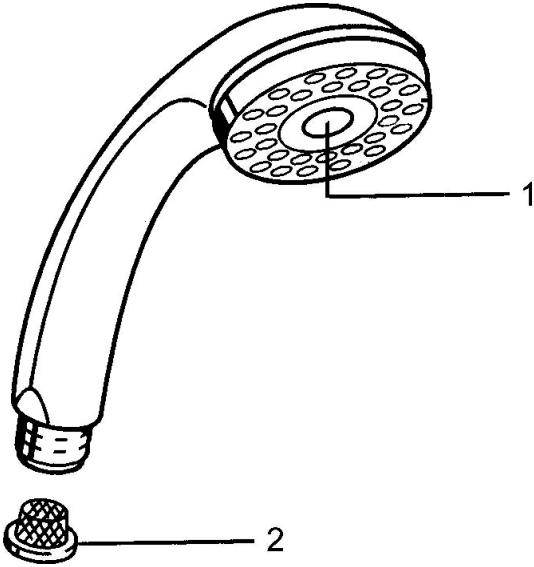

EAN: 4015474673212
static.hansa.com/0433010042

Spare parts

SP04330100

	Name	Code
1	Cover Discontinued	59911288
2	Strainer	59906859
N.I.	Diverter Chrome Discontinued	59912238
N.I.	Hose coupling, G1/2 Discontinued	59912237