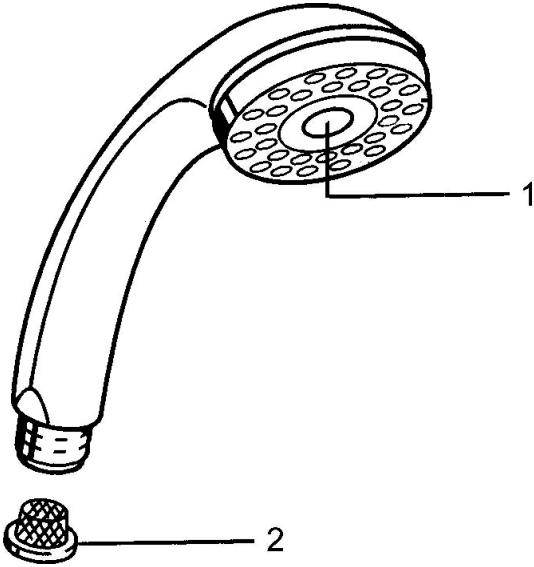

EAN: 4015474673199
static.hansa.com/0433010040

Spare parts

SP04330100

	Name	Code
1	Cover Discontinued	59911288
2	Strainer	59906859
N.I.	Diverter Chrome Discontinued	59912238
N.I.	Hose coupling, G1/2 Discontinued	59912237